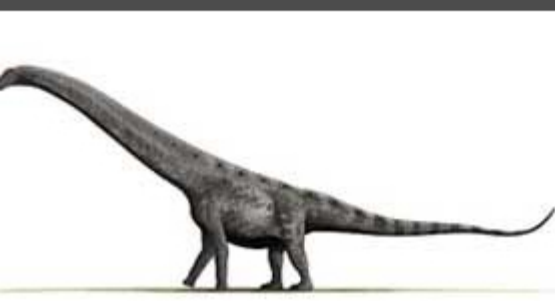

Super Bowl Ticket Prices

Comparing:

VS.

SB LV Ticket Price

Average price of a Super Bowl LV ticket, secondary market (as of 1/23): \$12,447

\$\$\$

Weekly Paycheck

Weekly median U.S. household income (2019): \$1,264

Is like comparing...

VS.

Burj Khalifa

The world's tallest building (2,717 feet)

Big Ben

305 feet tall. Not very "big" in comparison, is it?

VS.

Argentinosaurus

The largest dinosaur ever in terms of length, it measured 100-120 feet.

Harpymimus

At 11.5' long, it was approximately 1/10 the size of Argentinosaurus.

Type something

VS.

China's Population

1.39 billion

Russia's Population

144 million

VS.

Blue Whale

At 190 tons, it's the heaviest animal in existence.

African Elephant

A 'mere' 12 tons in weight.

Sources: blog.ticketiq.com, wikipedia
© nflcheapskate.com